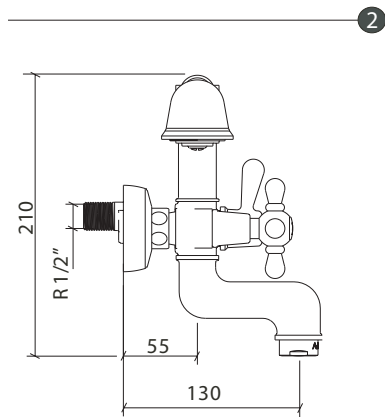

Arlux

Description : ARLUX Exposed Bath Mixer
 Code No : 40801DSR Chrome
 4080105DSR Chrome/Gold
 Spout Outlet : M 28X1 Aerator
 Temperature : Max. 80°C
 Information : Soft closing, quiet performance

Part No	Part Name	Spare Part No
20206	Handle Cap / H	
20207	Handle Cap / C	
20316	Bice	
20359	Eccentric Shaft	
20449	Seal	
20470	Seal	
20471	Seal	
20611	O-Ring	
20612	O-Ring	
20613	O-Ring	
20615	O-Ring	
20768	Screw	
20770	Screw	
20888	Joint Washer	

Part No	Part Name	Spare Part No
20968	Handspray Pipe	
20969	Handspray Lever	
21171	Eccentric Shaft Sleeve	
30187	Sealing Box	
30265	Group Piston	
2003801	Body (DSR)	
2016301	Spout (DSR)	
2020301	Arlux Diverter Handle	
2024101	Rosette	
2025901	Arlux Handle Rosette	
2028702	Eccentric	
2041602	Flap Packing Nipple	
2042101	Handspray Nipple	
2066001	Strainer	

Part No	Part Name	Spare Part No
2068001	Spiral Adapter	
2075402	Spring Ring	
2077701	Screw	
2086801	Sleeve Nut	
2096701	Handspray Body	
2099401	Handspray Suspender (DSR)	
3016101	Arlux Group Handle	
3026302	Group Eccentric	
3036501	Group Spiral	
3082701	Group Swivel Joint Suspender	
3124001	Group Aerator / M28X1	