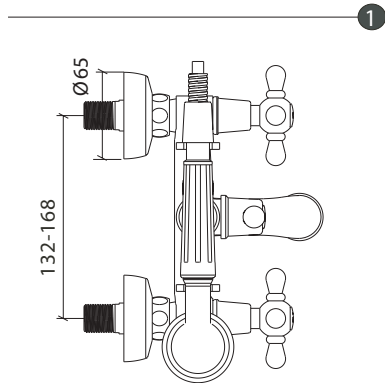

Arlux

Description : ARLUX Exposed Bath Mixer
 Code No : 40801DSR Chrome
 4080105DSR Chrome/Gold
 Spout Outlet : M 28X1 Aerator
 Temperature : Max. 80°C
 Information : Soft closing, quiet performance

Part No	Part Name	Spare Part No
20206	Handle Cap / H	
20207	Handle Cap / C	
20316	Bice	
20359	Eccentric Shaft	
20449	Seal	
20470	Seal	
20471	Seal	
20611	O-Ring	
20612	O-Ring	
20613	O-Ring	
20615	O-Ring	
20768	Screw	
20770	Screw	
20888	Joint Washer	

Part No	Part Name	Spare Part No
20968	Handspray Pipe	
20969	Handspray Lever	
21171	Eccentric Shaft Sleeve	
30187	Sealing Box	
30265	Group Piston	
2003801	Body (DSR)	
2016301	Spout (DSR)	
2020301	Arlux Diverter Handle	
2024101	Rosette	
2025901	Arlux Handle Rosette	
2028702	Eccentric	
2041602	Flap Packing Nipple	
2042101	Handspray Nipple	
2066001	Strainer	

Part No	Part Name	Spare Part No
2068001	Spiral Adapter	
2075402	Spring Ring	
2077701	Screw	
2086801	Sleeve Nut	
2096701	Handspray Body	
2099401	Handspray Suspender (DSR)	
3016101	Arlux Group Handle	
3026302	Group Eccentric	
3036501	Group Spiral	
3082701	Group Swivel Joint Suspender	
3124001	Group Aerator / M28X1	