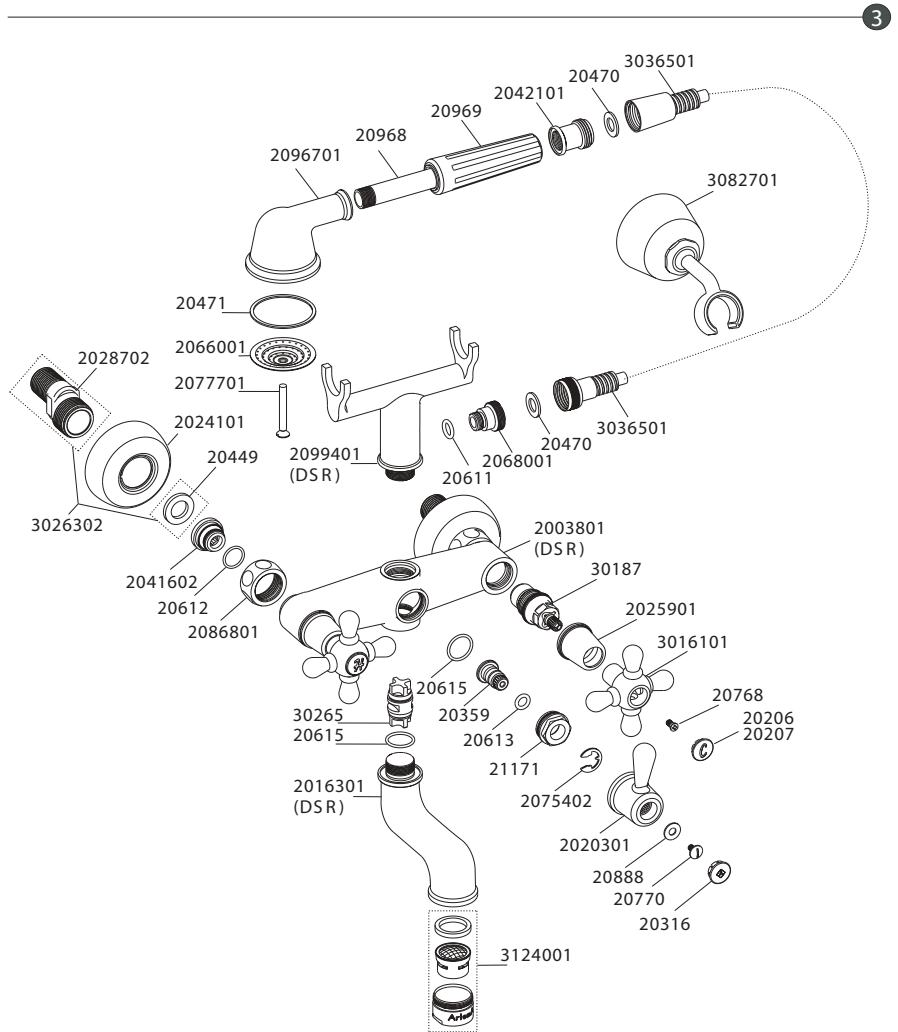

Arlux

Description : ARLUX Exposed Bath Mixer
 Code No : 40801DSR Chrome
 4080105DSR Chrome/Gold
 Spout Outlet : M 28X1 Aerator
 Temperature : Max. 80°C
 Information : Soft closing, quiet performance

Part No	Part Name	Spare Part No
20206	Handle Cap / H	
20207	Handle Cap / C	
20316	Bice	
20359	Eccentric Shaft	
20449	Seal	
20470	Seal	
20471	Seal	
20611	O-Ring	
20612	O-Ring	
20613	O-Ring	
20615	O-Ring	
20768	Screw	
20770	Screw	
20888	Joint Washer	

Part No	Part Name	Spare Part No
20968	Handspray Pipe	
20969	Handspray Lever	
21171	Eccentric Shaft Sleeve	
30187	Sealing Box	
30265	Group Piston	
2003801	Body (DSR)	
2016301	Spout (DSR)	
2020301	Arlux Diverter Handle	
2024101	Rosette	
2025901	Arlux Handle Rosette	
2028702	Eccentric	
2041602	Flap Packing Nipple	
2042101	Handspray Nipple	
2066001	Strainer	

Part No	Part Name	Spare Part No
2068001	Spiral Adapter	
2075402	Spring Ring	
2077701	Screw	
2086801	Sleeve Nut	
2096701	Handspray Body	
2099401	Handspray Suspender (DSR)	
3016101	Arlux Group Handle	
3026302	Group Eccentric	
3036501	Group Spiral	
3082701	Group Swivel Joint Suspender	
3124001	Group Aerator / M28X1	