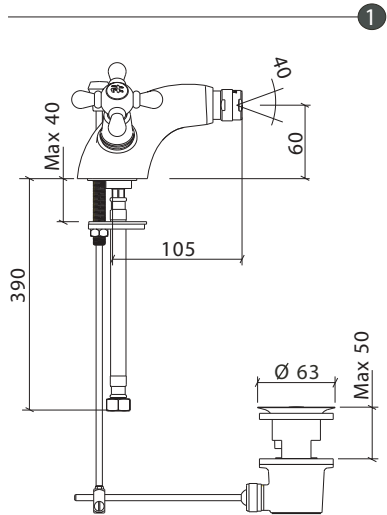

# Arlux

Description : ARLUX Bidet Mixer  
 Code No : 40816DS R Chrome  
               4081605DS R Chrome/Gold  
 Spout Outlet : M 24X1 Aerator  
 Temperature : Max. 80°C  
 Information : Soft closing, quiet performance

Part No	Part Name	Spare Part No
20206	Handle Cap / H	
20207	Handle Cap / C	
20468	Body Seal	
20485	Seal	
20763	Fastening Stud	
20768	Screw	
20818	Nut	
21464	Body Fastening Plate	
30187	Sealing Box	
2020401	Arlux Handle Body	
2020801	Arlux Handle Lever	
2025901	Arlux Handle Rosette	
2148201	Body (DSR)	

Part No	Part Name	Spare Part No
3025401	Group Swivel Joint	
3029801	Group Swivel Joint	
3037301	Combined Control Rod	
3042001	Group Bidet Siphon	
3104496	Tube / L=400 mm (DSR)	
3104498	Tube / L=400 mm (DSR)	
3123901	Group Aerator / M24X1	