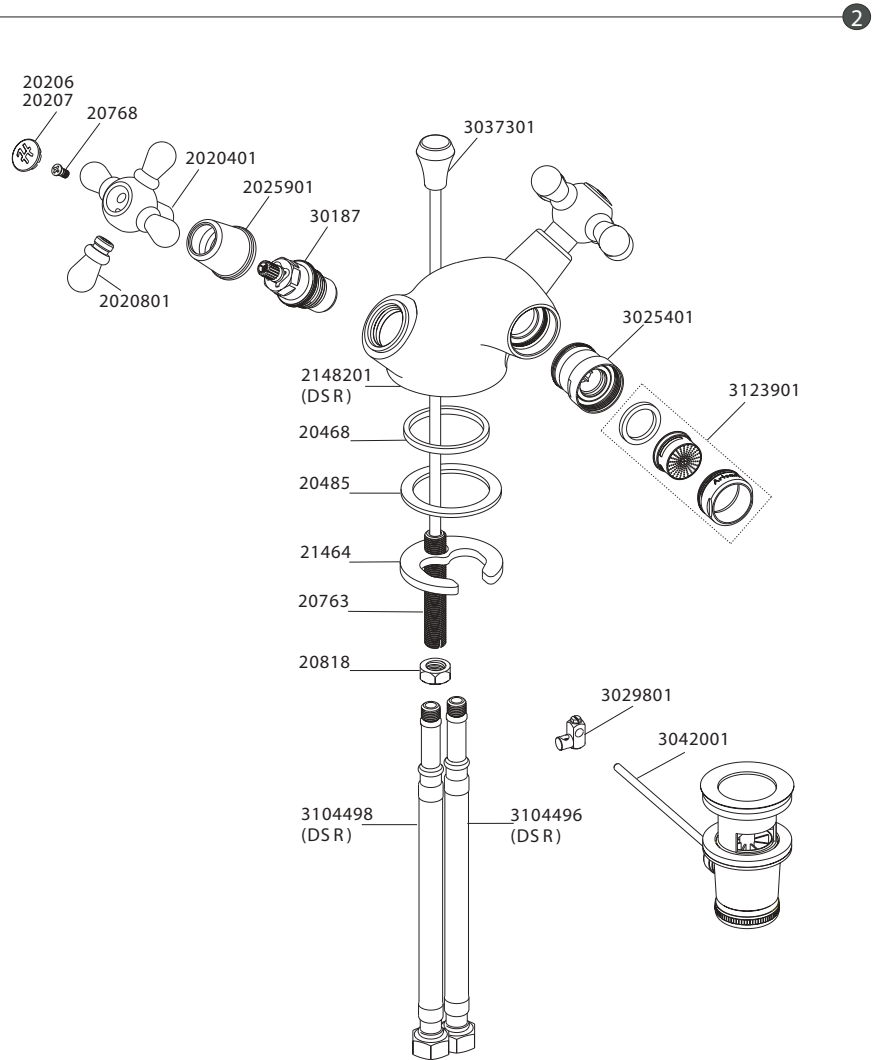

# Arlux

Description : ARLUX Bidet Mixer  
 Code No : 40816DS R Chrome  
               4081605DS R Chrome/Gold  
 Spout Outlet : M 24X1 Aerator  
 Temperature : Max. 80°C  
 Information : Soft closing, quiet performance

Part No	Part Name	Spare Part No
20206	Handle Cap / H	
20207	Handle Cap / C	
20468	Body Seal	
20485	Seal	
20763	Fastening Stud	
20768	Screw	
20818	Nut	
21464	Body Fastening Plate	
30187	Sealing Box	
2020401	Arlux Handle Body	
2020801	Arlux Handle Lever	
2025901	Arlux Handle Rosette	
2148201	Body (DSR)	

Part No	Part Name	Spare Part No
3025401	Group Swivel Joint	
3029801	Group Swivel Joint	
3037301	Combined Control Rod	
3042001	Group Bidet Siphon	
3104496	Tube / L=400 mm (DSR)	
3104498	Tube / L=400 mm (DSR)	
3123901	Group Aerator / M24X1	

Part No	Part Name	Spare Part No

ARTEMA Sanitaryware, Tapware & Bathroom Accessories are imported and distributed by Arcorp Pty. Ltd.