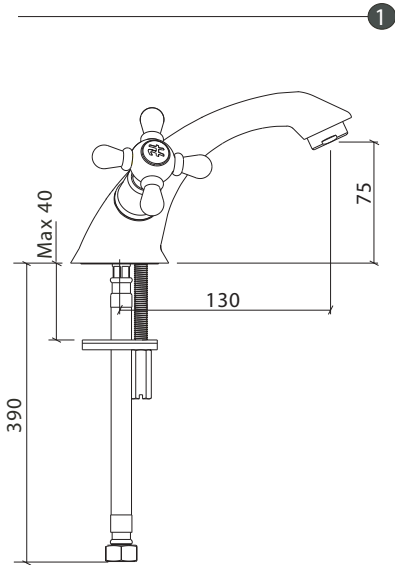

Arlux

Description : ARLUX Basin Mixer
 Code No : 40849DSR Chrome
 4084905DSR Chrome/Gold
 Spout Outlet : M 24X1 Aerator
 Temperature : Max. 80°C
 Information : Soft closing, quiet performance

Part No	Part Name	Spare Part No
20206	Handle Cap / H	
20207	Handle Cap / C	
20502	Body Seal	
20768	Screw	
21031	Body Fastening Plate	
21860	Fastening Plate Seal	
30187	Sealing Box	
31024	Group Fastening Stud	
2025901	Arlux Handle Rosette	
2229301	Body (DSR)	
3016101	Arlux Group Handle	
3104496	Tube / L=400 mm (DSR)	
3104498	Tube / L=400 mm (DSR)	

Part No	Part Name	Spare Part No
3123901	Group Aerator / M24X1	

Part No	Part Name	Spare Part No

ARTEMA Sanitaryware, Tapware & Bathroom Accessories are imported and distributed by Arcorp Pty. Ltd.