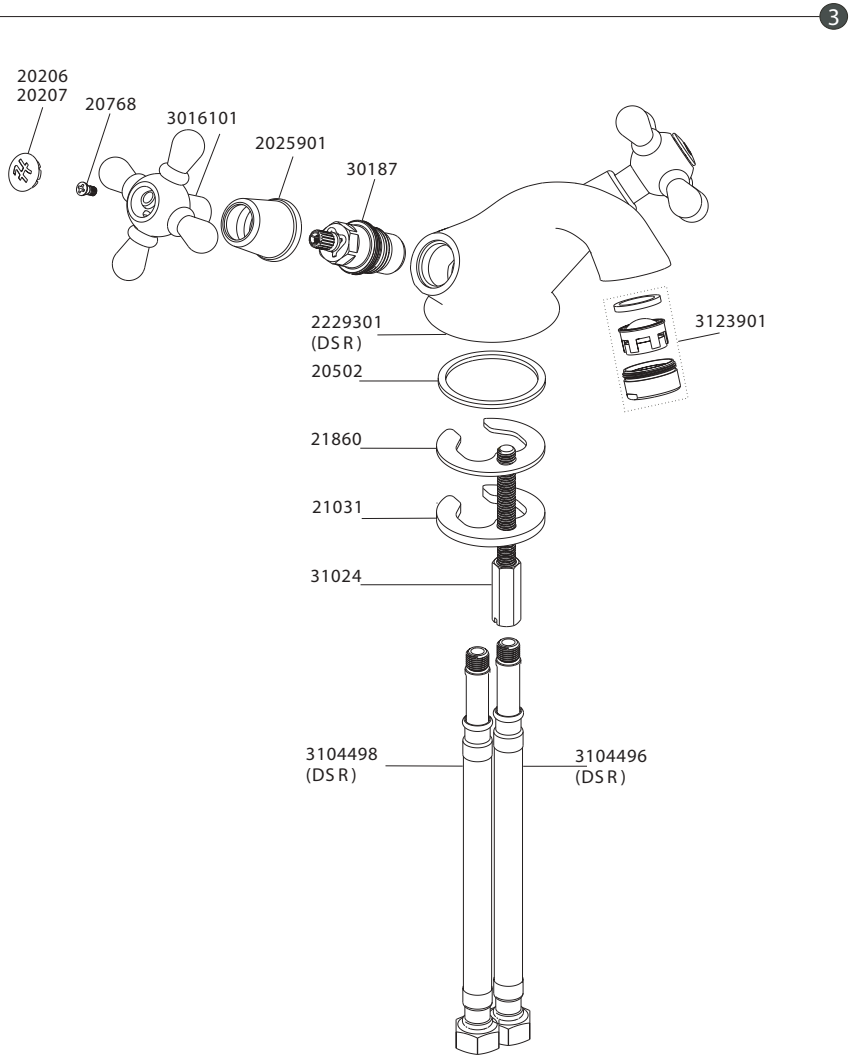

Arlux

Description : ARLUX Basin Mixer
 Code No : 40849DSR Chrome
 4084905DSR Chrome/Gold
 Spout Outlet : M 24X1 Aerator
 Temperature : Max. 80°C
 Information : Soft closing, quiet performance

Part No	Part Name	Spare Part No
20206	Handle Cap / H	
20207	Handle Cap / C	
20502	Body Seal	
20768	Screw	
21031	Body Fastening Plate	
21860	Fastening Plate Seal	
30187	Sealing Box	
31024	Group Fastening Stud	
2025901	Arlux Handle Rosette	
2229301	Body (DSR)	
3016101	Arlux Group Handle	
3104496	Tube / L=400 mm (DSR)	
3104498	Tube / L=400 mm (DSR)	

Part No	Part Name	Spare Part No
3123901	Group Aerator / M24X1	

Part No	Part Name	Spare Part No

ARTEMA Sanitaryware, Tapware & Bathroom Accessories are imported and distributed by Arcorp Pty. Ltd.