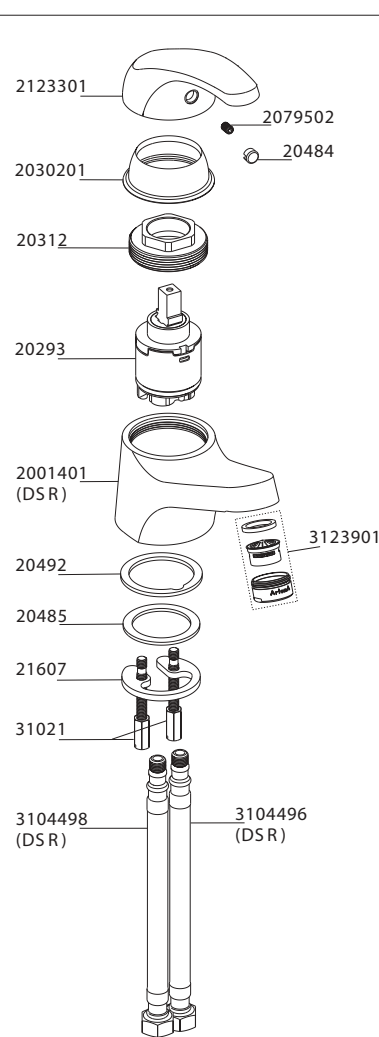

Armix

Description : ARMIX Basin Mixer
Code No : 40306DSR Chrome
Cartridge : 40 mm High Pressure Ceramic Disc Cartridge
Spout Outlet : M 24X1 Aerator
Temperature : Max. 80°C
Information : Soft closing, quiet performance

Part No	Part Name	Spare Part No
20293	Cartridge / 40 mm	
20312	Cartridge Fastening Collar	
20484	Reference Seal	
20485	Seal	
20492	Body Seal	
21607	Body Fastening Plate	
31021	Group Fastening Stud	
2001401	Body / Basin Mixer (DSR)	
2030201	Cartridge Cap	
2079502	Screw	
2123301	Armix Control Lever	
3104496	Tube / L=400 mm (DSR)	
3104498	Tube / L=400 mm (DSR)	

Part No	Part Name	Spare Part No
3123901	Group Aerator / M24X1	

Part No	Part Name	Spare Part No

ARTEMA Sanitaryware, Tapware & Bathroom Accessories are imported and distributed by Arcorp Pty. Ltd.