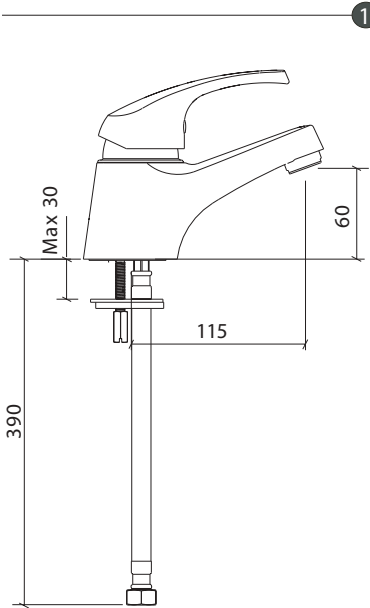

Armix

Description : ARMIX Basin Mixer
Code No : 40306DSR Chrome
Cartridge : 40 mm High Pressure Ceramic Disc Cartridge
Spout Outlet : M 24X1 Aerator
Temperature : Max. 80°C
Information : Soft closing, quiet performance

Part No	Part Name	Spare Part No
20293	Cartridge / 40 mm	
20312	Cartridge Fastening Collar	
20484	Reference Seal	
20485	Seal	
20492	Body Seal	
21607	Body Fastening Plate	
31021	Group Fastening Stud	
2001401	Body / Basin Mixer (DSR)	
2030201	Cartridge Cap	
2079502	Screw	
2123301	Armix Control Lever	
3104496	Tube / L=400 mm (DSR)	
3104498	Tube / L=400 mm (DSR)	

Part No	Part Name	Spare Part No
3123901	Group Aerator / M24X1	

Part No	Part Name	Spare Part No

ARTEMA Sanitaryware, Tapware & Bathroom Accessories are imported and distributed by Arcorp Pty. Ltd.