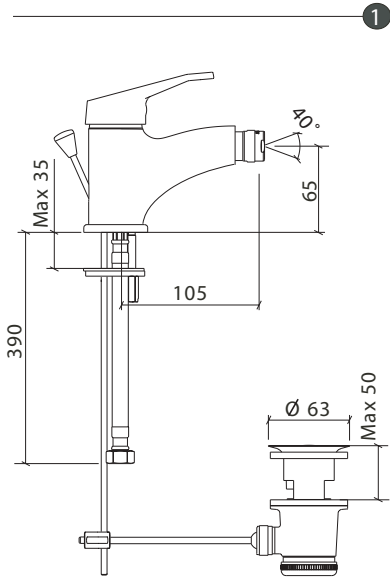

# Armix Standart

Description : ARMIX STANDART Bidet Mixer  
 Code No : 41307DSR Chrome  
 Cartridge : 35 mm High Pressure Ceramic Disc Cartridge  
 Spout Outlet : M 24X1 Aerator  
 Temperature : Max. 80°C  
 Information : Soft closing, quiet performance

Part No	Part Name	Spare Part No
20484	Reference Seal	
20485	Seal	
21031	Body Fastening Plate	
21355	O-Ring	
21360	Cartridge Fastening Collar	
22184	Cartridge / 35 mm	
31021	Group Fastening Stud	
2019501	Control Rod Knob	
2079502	Screw	
2106701	Control Rod	
2136301	Armix Standart Control Lever	
2149801	Body (DSR)	
2225901	Body Rosette	

Part No	Part Name	Spare Part No
2229901	Cartridge Cap	
3025401	Group Swivel Joint	
3029801	Group Swivel Joint	
3042001	Group Siphon	
3104496	Tube / L=400 mm (DSR)	
3104498	Tube / L=400 mm (DSR)	
3123901	Group Aerator / M24X1	