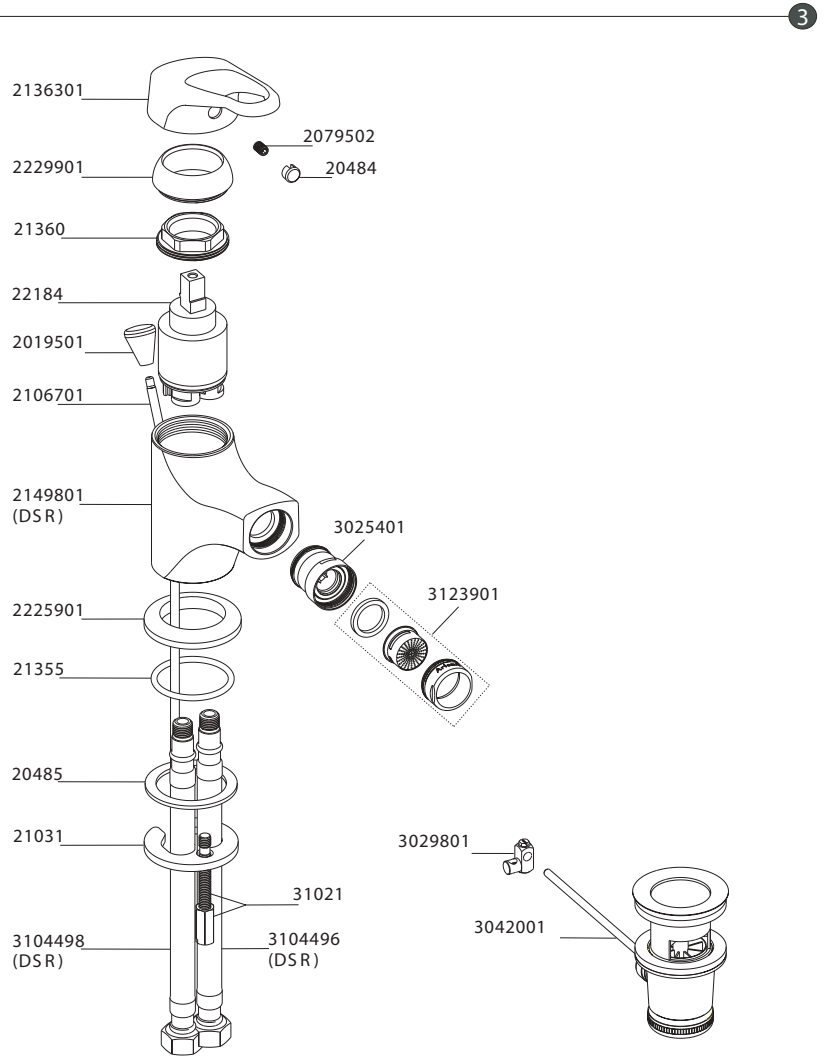

# Armix Standart

Description : ARMIX STANDART Bidet Mixer  
 Code No : 41307DSR Chrome  
 Cartridge : 35 mm High Pressure Ceramic Disc Cartridge  
 Spout Outlet : M 24X1 Aerator  
 Temperature : Max. 80°C  
 Information : Soft closing, quiet performance

Part No	Part Name	Spare Part No
20484	Reference Seal	
20485	Seal	
21031	Body Fastening Plate	
21355	O-Ring	
21360	Cartridge Fastening Collar	
22184	Cartridge / 35 mm	
31021	Group Fastening Stud	
2019501	Control Rod Knob	
2079502	Screw	
2106701	Control Rod	
2136301	Armix Standart Control Lever	
2149801	Body (DSR)	
2225901	Body Rosette	

Part No	Part Name	Spare Part No
2229901	Cartridge Cap	
3025401	Group Swivel Joint	
3029801	Group Swivel Joint	
3042001	Group Siphon	
3104496	Tube / L=400 mm (DSR)	
3104498	Tube / L=400 mm (DSR)	
3123901	Group Aerator / M24X1	

Part No	Part Name	Spare Part No

ARTEMA Sanitaryware, Tapware & Bathroom Accessories are imported and distributed by Arcorp Pty. Ltd.