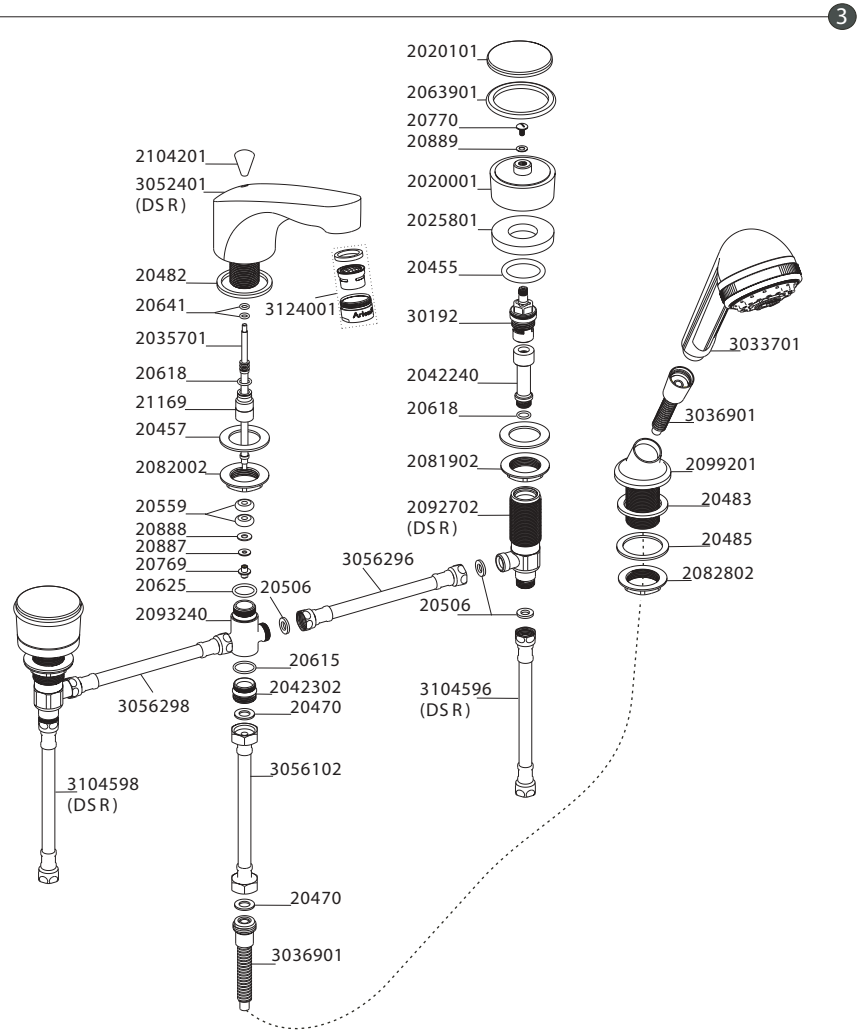

Artemis

Description : ARTEMIS Spa Set
 Code No : 40506DS R Chrome
 Cartridge : 1/2" Quarter Turn Ceramic Disc Cartridge
 Spout Outlet : M 28X1 Aerator
 Temperature : Max. 80°C
 Information : Luxury contours
 Soft closing, quiet performance

Part No	Part Name	Spare Part No
20455	O-Ring	
20457	Seal	
20470	Seal	
20482	Joint Washer	
20483	Body Seal	
20485	Seal	
20506	Seal	
20559	Flap	
20615	O-Ring	
20618	O-Ring	
20625	O-Ring	
20641	O-Ring	
20769	Flap Fastening Screw	
20770	Screw	
20887	Joint Washer	

Part No	Part Name	Spare Part No
20888	Joint Washer	
20889	Joint Washer	
21169	Shower Control Shaft Sleeve	
30192	Quarter Turn Cer. Disc Cartridge	
2020001	Artemis Handle Body	
2020101	Artemis Handle Cap	
2025801	Rosette	
2035701	Shower Control Shaft	
2042240	Flap Packing Nipple	
2042302	Nipple	
2063901	Ring	
2081902	Nut with Flange	
2082002	Nut with Flange	
2082802	Nut with Flange	
2092702	Sideway Body (DSR)	

Part No	Part Name	Spare Part No
2093202	Middle Body	
2099201	Handspray Sleeve	
2104201	Control Rod Knob	
3033701	Nova Handspray	
3036901	Group Spiral	
3052401	Combined Outlet Spout (DSR)	
3056102	Combined Tube	
3056296	Tube / L=400	
3056298	Tube / L=400	
3104596	Tube / L=400 (DSR)	
3104598	Tube / L=400 (DSR)	
3124001	Group Aerator / M28X1	