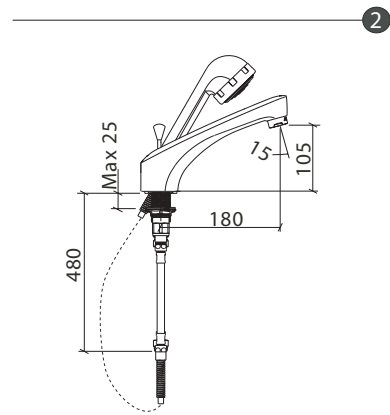

Artemis

Description : ARTEMIS Spa Set
 Code No : 40506DS R Chrome
 Cartridge : 1/2" Quarter Turn Ceramic Disc Cartridge
 Spout Outlet : M 28X1 Aerator
 Temperature : Max. 80°C
 Information : Luxury contours
 Soft closing, quiet performance

Part No	Part Name	Spare Part No
20455	O-Ring	
20457	Seal	
20470	Seal	
20482	Joint Washer	
20483	Body Seal	
20485	Seal	
20506	Seal	
20559	Flap	
20615	O-Ring	
20618	O-Ring	
20625	O-Ring	
20641	O-Ring	
20769	Flap Fastening Screw	
20770	Screw	
20887	Joint Washer	

Part No	Part Name	Spare Part No
20888	Joint Washer	
20889	Joint Washer	
21169	Shower Control Shaft Sleeve	
30192	Quarter Turn Cer. Disc Cartridge	
2020001	Artemis Handle Body	
2020101	Artemis Handle Cap	
2025801	Rosette	
2035701	Shower Control Shaft	
2042240	Flap Packing Nipple	
2042302	Nipple	
2063901	Ring	
2081902	Nut with Flange	
2082002	Nut with Flange	
2082802	Nut with Flange	
2092702	Sideway Body (DSR)	

Part No	Part Name	Spare Part No
2093202	Middle Body	
2099201	Handspray Sleeve	
2104201	Control Rod Knob	
3033701	Nova Handspray	
3036901	Group Spiral	
3052401	Combined Outlet Spout (DSR)	
3056102	Combined Tube	
3056296	Tube / L=400	
3056298	Tube / L=400	
3104596	Tube / L=400 (DSR)	
3104598	Tube / L=400 (DSR)	
3124001	Group Aerator / M28X1	