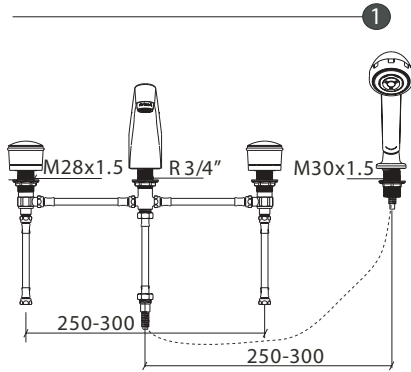

Artemis

Description : ARTEMIS Spa Set
 Code No : 40506DS R Chrome
 Cartridge : 1/2" Quarter Turn Ceramic Disc Cartridge
 Spout Outlet : M 28X1 Aerator
 Temperature : Max. 80°C
 Information : Luxury contours
 Soft closing, quiet performance

Part No	Part Name	Spare Part No
20455	O-Ring	
20457	Seal	
20470	Seal	
20482	Joint Washer	
20483	Body Seal	
20485	Seal	
20506	Seal	
20559	Flap	
20615	O-Ring	
20618	O-Ring	
20625	O-Ring	
20641	O-Ring	
20769	Flap Fastening Screw	
20770	Screw	
20887	Joint Washer	

Part No	Part Name	Spare Part No
20888	Joint Washer	
20889	Joint Washer	
21169	Shower Control Shaft Sleeve	
30192	Quarter Turn Cer. Disc Cartridge	
2020001	Artemis Handle Body	
2020101	Artemis Handle Cap	
2025801	Rosette	
2035701	Shower Control Shaft	
2042240	Flap Packing Nipple	
2042302	Nipple	
2063901	Ring	
2081902	Nut with Flange	
2082002	Nut with Flange	
2082802	Nut with Flange	
2092702	Sideway Body (DSR)	

Part No	Part Name	Spare Part No
2093202	Middle Body	
2099201	Handspray Sleeve	
2104201	Control Rod Knob	
3033701	Nova Handspray	
3036901	Group Spiral	
3052401	Combined Outlet Spout (DSR)	
3056102	Combined Tube	
3056296	Tube / L=400	
3056298	Tube / L=400	
3104596	Tube / L=400 (DSR)	
3104598	Tube / L=400 (DSR)	
3124001	Group Aerator / M28X1	