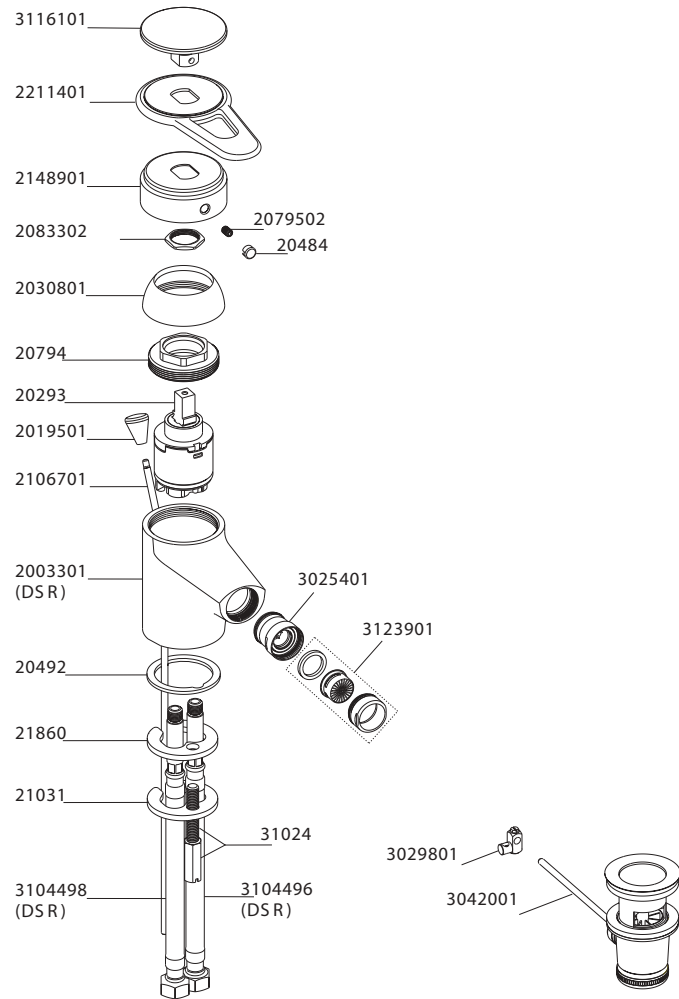

Artemis Lux

Description : ARTEMIS LUX Bidet Mixer
 Code No : 40615DSR Chrome
 Cartridge : 40 mm High Pressure Ceramic Disc Cartridge
 Spout Outlet : M 24X1 Aerator
 Temperature : Max. 80°C
 Information : Luxury contours
 Soft closing, quiet performance

1

2

Part No	Part Name	Spare Part No
20293	Cartridge / 40 mm	
20484	Reference Seal	
20492	Body Seal	
20794	Cartridge Fastening Collar	
21031	Body Fastening Plate	
21860	Body Fastening Seal	
31024	Group Fastening Stud	
2003301	Body (DSR)	
2019501	Control Rod Knob	
2030801	Cartridge Cap	
2079502	Screw	
2083302	Nut	
2106701	Control Rod	

Part No	Part Name	Spare Part No
2148901	Artemis Lux Control Lever Body	
2211401	Artemis Lux Loop Control Lever	
3025401	Group Swivel Joint	
3029801	Group Swivel Joint	
3042001	Group Siphon	
3104996	Tube / L=400 mm (DSR)	
3104998	Tube / L=400 mm (DSR)	
3116101	Artemis Lux Control Lever Cap	
3123901	Group Aerator / M24X1	

Part No	Part Name	Spare Part No

ARTEMA Sanitaryware, Tapware & Bathroom Accessories are imported and distributed by Arcorp Pty. Ltd.