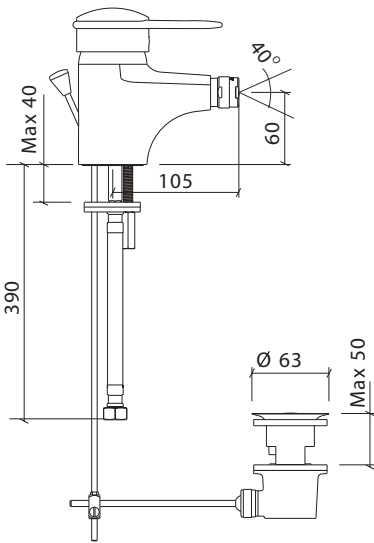

Artemis Lux

Description : ARTEMIS LUX Bidet Mixer
 Code No : 40615DSR Chrome
 Cartridge : 40 mm High Pressure Ceramic Disc Cartridge
 Spout Outlet : M 24X1 Aerator
 Temperature : Max. 80°C
 Information : Luxury contours
 Soft closing, quiet performance

1

2

Part No	Part Name	Spare Part No
20293	Cartridge / 40 mm	
20484	Reference Seal	
20492	Body Seal	
20794	Cartridge Fastening Collar	
21031	Body Fastening Plate	
21860	Body Fastening Seal	
31024	Group Fastening Stud	
2003301	Body (DSR)	
2019501	Control Rod Knob	
2030801	Cartridge Cap	
2079502	Screw	
2083302	Nut	
2106701	Control Rod	

Part No	Part Name	Spare Part No
2148901	Artemis Lux Control Lever Body	
2211401	Artemis Lux Loop Control Lever	
3025401	Group Swivel Joint	
3029801	Group Swivel Joint	
3042001	Group Siphon	
3104996	Tube / L=400 mm (DSR)	
3104998	Tube / L=400 mm (DSR)	
3116101	Artemis Lux Control Lever Cap	
3123901	Group Aerator / M24X1	