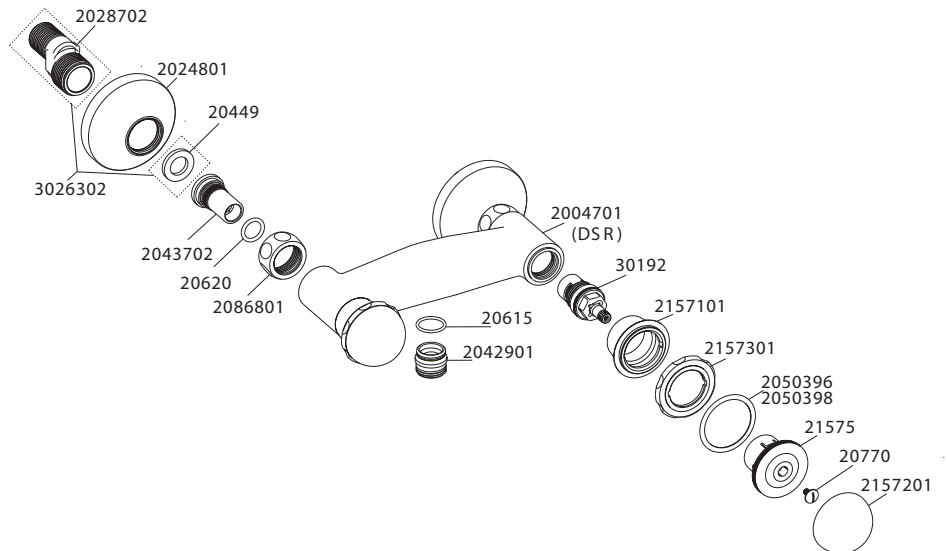

# Atlanta

Description : ATLANTA Exposed S shower Mixer  
 Code No : 41104DS R Chrome  
           : 4110405DS R Chrome/Gold  
           : 4110406DS R Satin  
 Cartridge : 1/2" Quarter Turn Ceramic Disc Cartridge  
 Shower Outlet : 1/2"  
 Temperature : Max. 80°C  
 Information : Soft closing, quiet performance

1

3

2

Part No	Part Name	Spare Part No
20449	Seal	
20615	O-Ring	
20620	O-Ring	
20770	Screw	
21575	Handle Cover	
30192	Quarter Turn Cer. Disc Cartridge	
2004701	Body (DSR)	
2024801	Rosette	
2028702	Eccentric Piece	
2042901	Flap Packing Nipple	
2043702	Flap Packing Nipple	
2050396	Reference Seal (Blue)	
2050398	Reference Seal (Red)	

Part No	Part Name	Spare Part No
2086801	Sleeve Nut	
2157101	Handle Body	
2157201	Handle Cap	
2157301	Ring	
3026302	Group Eccentric Piece	

Part No	Part Name	Spare Part No

ARTEMA Sanitaryware, Tapware & Bathroom Accessories are imported and distributed by Arcorp Pty. Ltd.