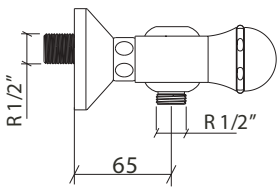

# Atlanta

Description : ATLANTA Exposed S shower Mixer  
 Code No : 41104DS R Chrome  
           : 4110405DS R Chrome/Gold  
           : 4110406DS R Satin  
 Cartridge : 1/2" Quarter Turn Ceramic Disc Cartridge  
 Shower Outlet : 1/2"  
 Temperature : Max. 80°C  
 Information : Soft closing, quiet performance

1

3

2

Part No	Part Name	Spare Part No
20449	Seal	
20615	O-Ring	
20620	O-Ring	
20770	Screw	
21575	Handle Cover	
30192	Quarter Turn Cer. Disc Cartridge	
2004701	Body (DSR)	
2024801	Rosette	
2028702	Eccentric Piece	
2042901	Flap Packing Nipple	
2043702	Flap Packing Nipple	
2050396	Reference Seal (Blue)	
2050398	Reference Seal (Red)	

Part No	Part Name	Spare Part No
2086801	Sleeve Nut	
2157101	Handle Body	
2157201	Handle Cap	
2157301	Ring	
3026302	Group Eccentric Piece	

Part No	Part Name	Spare Part No

ARTEMA Sanitaryware, Tapware & Bathroom Accessories are imported and distributed by Arcorp Pty. Ltd.