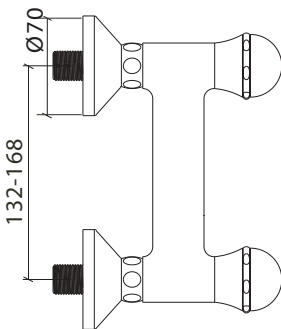

# Atlanta

Description : ATLANTA Exposed S shower Mixer  
 Code No : 41104DS R Chrome  
           : 4110405DS R Chrome/Gold  
           : 4110406DS R Satin  
 Cartridge : 1/2" Quarter Turn Ceramic Disc Cartridge  
 Shower Outlet : 1/2"  
 Temperature : Max. 80°C  
 Information : Soft closing, quiet performance

1

3

2

Part No	Part Name	Spare Part No
20449	Seal	
20615	O-Ring	
20620	O-Ring	
20770	Screw	
21575	Handle Cover	
30192	Quarter Turn Cer. Disc Cartridge	
2004701	Body (DSR)	
2024801	Rosette	
2028702	Eccentric Piece	
2042901	Flap Packing Nipple	
2043702	Flap Packing Nipple	
2050396	Reference Seal (Blue)	
2050398	Reference Seal (Red)	

Part No	Part Name	Spare Part No
2086801	Sleeve Nut	
2157101	Handle Body	
2157201	Handle Cap	
2157301	Ring	
3026302	Group Eccentric Piece	

Part No	Part Name	Spare Part No

ARTEMA Sanitaryware, Tapware & Bathroom Accessories are imported and distributed by Arcorp Pty. Ltd.