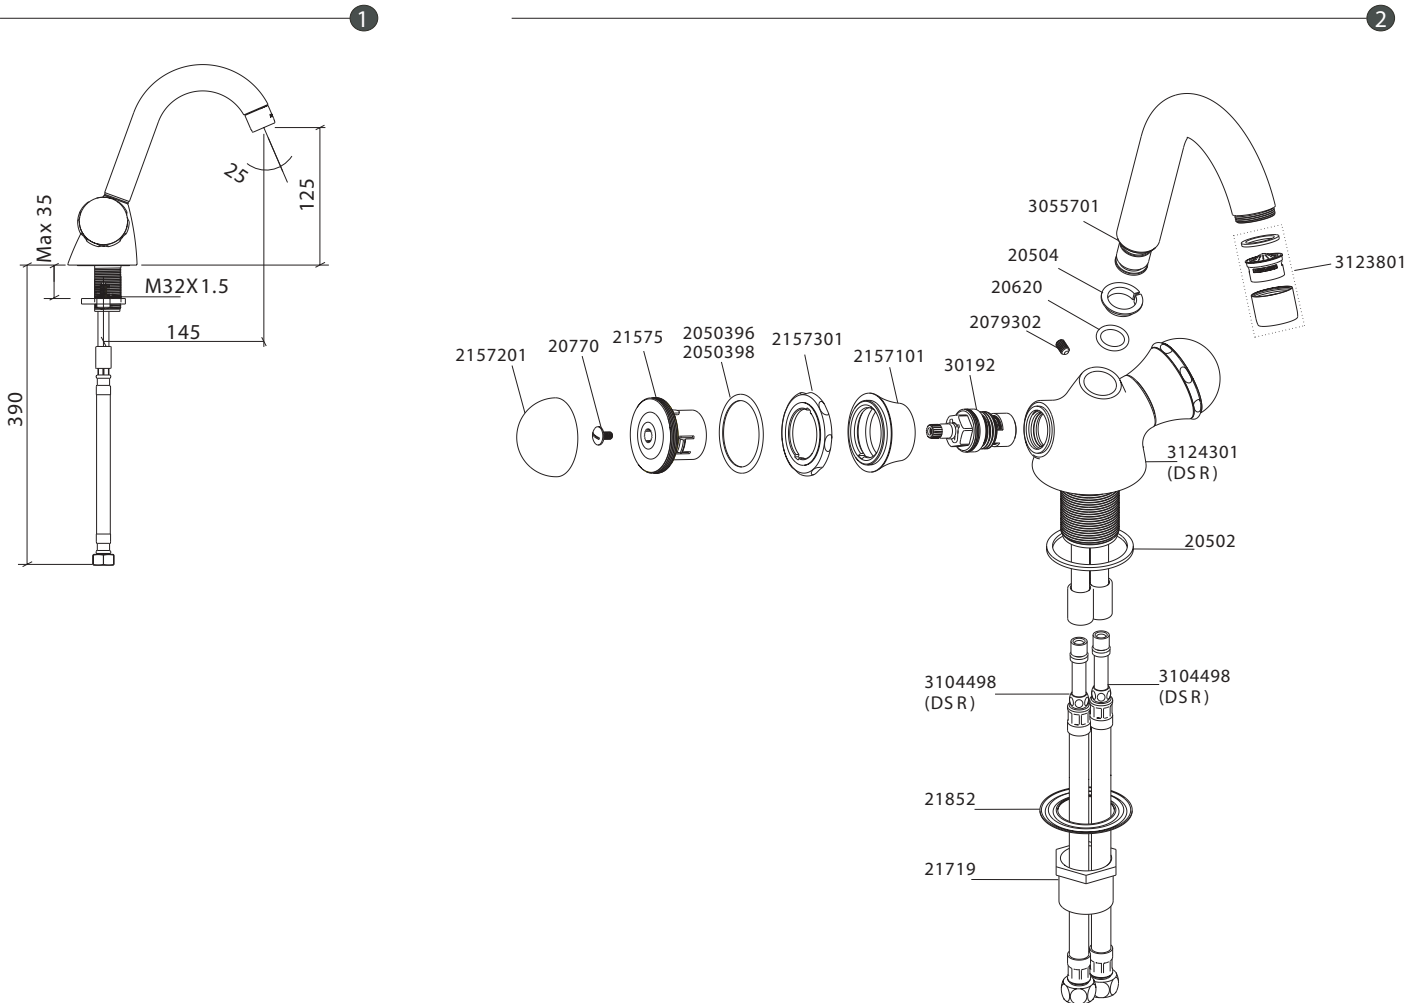

Atlanta

Description : ATLANTA Basin Mixer
 Code No : 41106DSR Chrome
 4110605DSR Chrome/Gold
 Cartridge : 1/2" Quarter Turn Ceramic Disc Cartridge
 Spout Outlet : M 22X1 Aerator
 Temperature : Max. 80°C
 Information : Soft closing, quiet performance

Part No	Part Name	Spare Part No
20502	Body Seal	
20504	Fastening Seal	
20620	O-Ring	
20770	Screw	
21575	Handle Cover	
21719	Fastening Nut	
21852	Joint Washer	
30192	Quarter Turn Cer. Disc Cartridge	
2050396	Reference Seal (Blue)	
2050398	Reference Seal (Red)	
2079302	Screw	
2157101	Handle Body	
2157201	Handle Cap	

Part No	Part Name	Spare Part No
2157301	Ring	
3055701	Combined Outlet Pipe	
3104496	Tube / L=400 mm (DSR)	
3104498	Tube / L=400 mm (DSR)	
3124301	Combined Body (DSR)	
3123801	Group Aerator / M22X1	

Part No	Part Name	Spare Part No