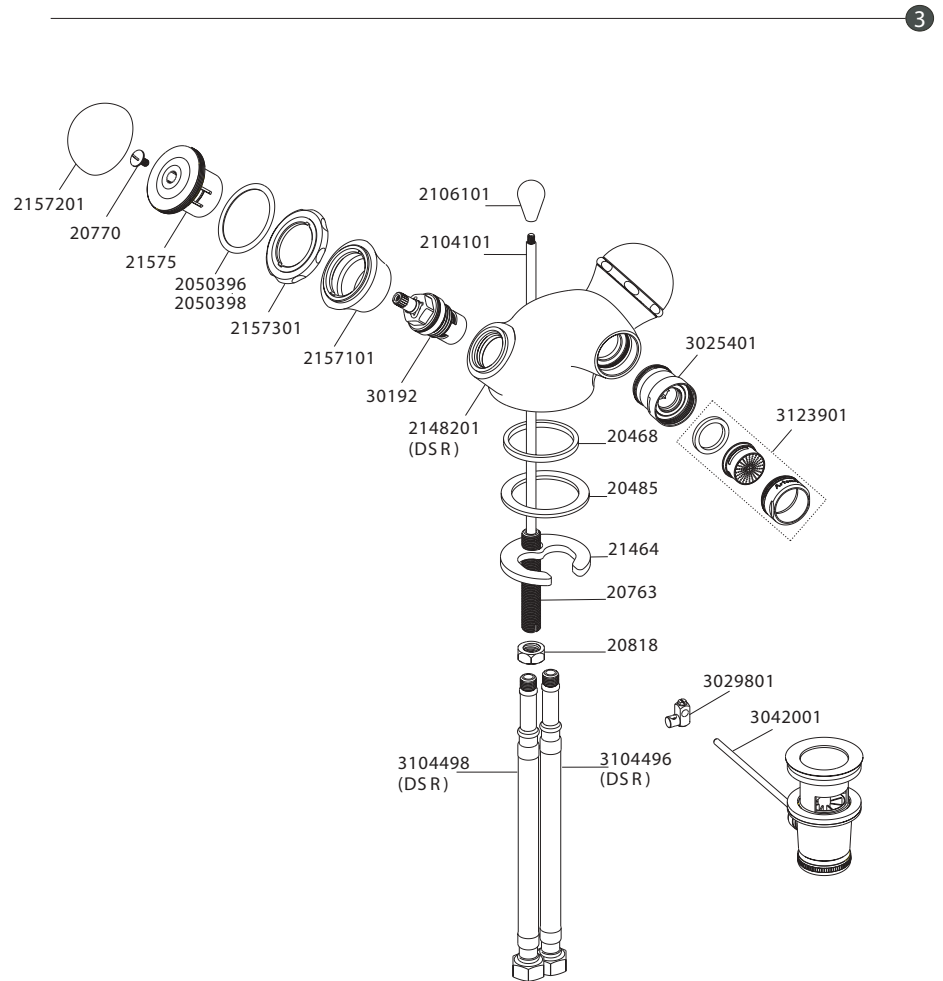

Atlanta

Description : ATLANTA Bidet Mixer
Code No : 41121DSR Chrome
 : 4112105DSR Chrome/Gold
Cartridge : 1/2" Quarter Turn Ceramic Disc Cartridge
Spout Outlet : M 24X1 Aerator
Temperature : Max. 80°C
Information : Soft closing, quiet performance

Part No	Part Name	Spare Part No
20468	Body Seal	
20485	Seal	
20763	Stud	
20770	Screw	
20818	Nut	
21464	Body Fastening Plate	
21575	Handle Cover	
30192	Quarter Turn Cer. Disc Cartridge	
2050396	Reference Seal (Blue)	
2050398	Reference Seal (Red)	
2104101	Control Rod	
2106101	Control Rod Knob	
2148201	Body (DSR)	

Part No	Part Name	Spare Part No
2157101	Handle Body	
2157201	Handle Cap	
2157301	Ring	
3025401	Group Swivel Joint	
3029801	Group Swivel Joint	
3042001	Group Bidet Siphon	
3104496	Tube / L=400 mm (DSR)	
3104498	Tube / L=400 mm (DSR)	
3123901	Group Aerator	