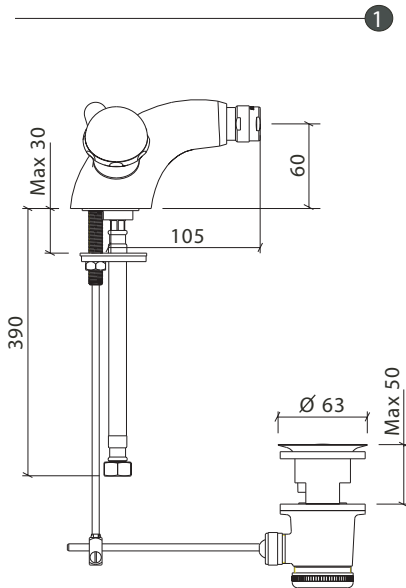

Atlanta

Description : ATLANTA Bidet Mixer
Code No : 41121DSR Chrome
 : 4112105DSR Chrome/Gold
Cartridge : 1/2" Quarter Turn Ceramic Disc Cartridge
Spout Outlet : M 24X1 Aerator
Temperature : Max. 80°C
Information : Soft closing, quiet performance

Part No	Part Name	Spare Part No
20468	Body Seal	
20485	Seal	
20763	Stud	
20770	Screw	
20818	Nut	
21464	Body Fastening Plate	
21575	Handle Cover	
30192	Quarter Turn Cer. Disc Cartridge	
2050396	Reference Seal (Blue)	
2050398	Reference Seal (Red)	
2104101	Control Rod	
2106101	Control Rod Knob	
2148201	Body (DSR)	

Part No	Part Name	Spare Part No
2157101	Handle Body	
2157201	Handle Cap	
2157301	Ring	
3025401	Group Swivel Joint	
3029801	Group Swivel Joint	
3042001	Group Bidet Siphon	
3104496	Tube / L=400 mm (DSR)	
3104498	Tube / L=400 mm (DSR)	
3123901	Group Aerator	