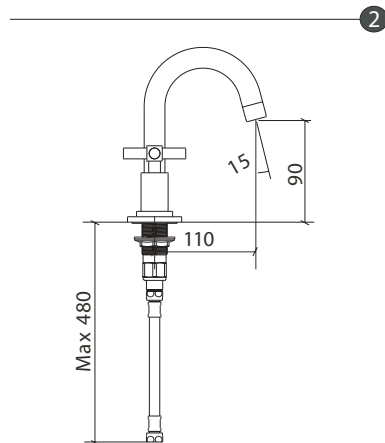

Juno

Description : JUNO Basin Set
 Code No : 40861DSR Chrome
 Cartridge : 1/2" Quarter Turn Ceramic Disc Cartridge
 Spout Outlet : M 22X1 Aerator
 Temperature : Max. 80°C
 Information : Luxury contours
 Soft closing, quiet performance

Part No	Part Name	Spare Part No
20457	Seal	
20485	Fastening Seal	
20492	Body Seal	
20506	Seal	
20618	O-Ring	
20893	Fastening Plate	
21026	Outlet Pipe Part	
21311	O-Ring	
22239	Screw / M4x30	
31327	Quarter Turn Cer. Disc Cartridge	
2042240	Flap Packing Nipple	
2081702	Nut / 3/8"	
2081902	Nut with Flange	

Part No	Part Name	Spare Part No
2092702	Sideway Body (DSR)	
2092902	Middle Body	
2143002	Sleeve Nut	
2178201	Handle Lever	
2181001	Handle Rosette	
2188901	Outlet Pipe Rosette	
2223601	Handle Shaft - Short	
2223801	Handle Cap	
3056296	Tube / L=400	
3056298	Tube / L=400	
3123801	Group Aerator / M 22X1	
3133101	Combined Outlet Pipe	
3133901	Group Adapter Part	

Part No	Part Name	Spare Part No
3147796	Tube / L=400 (DSR)	
3147798	Tube / L=400 (DSR)	

ARTEMA Sanitaryware, Tapware & Bathroom Accessories are imported and distributed by Arcorp Pty. Ltd.