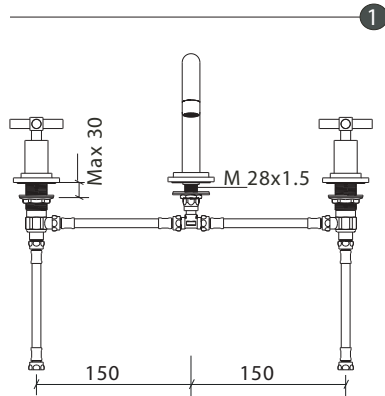

Juno

Description : JUNO Basin Set
 Code No : 40861DSR Chrome
 Cartridge : 1/2" Quarter Turn Ceramic Disc Cartridge
 Spout Outlet : M 22X1 Aerator
 Temperature : Max. 80°C
 Information : Luxury contours
 Soft closing, quiet performance

Part No	Part Name	Spare Part No
20457	Seal	
20485	Fastening Seal	
20492	Body Seal	
20506	Seal	
20618	O-Ring	
20893	Fastening Plate	
21026	Outlet Pipe Part	
21311	O-Ring	
22239	Screw / M4x30	
31327	Quarter Turn Cer. Disc Cartridge	
2042240	Flap Packing Nipple	
2081702	Nut / 3/8"	
2081902	Nut with Flange	

Part No	Part Name	Spare Part No
2092702	Sideway Body (DSR)	
2092902	Middle Body	
2143002	Sleeve Nut	
2178201	Handle Lever	
2181001	Handle Rosette	
2188901	Outlet Pipe Rosette	
2223601	Handle Shaft - Short	
2223801	Handle Cap	
3056296	Tube / L=400	
3056298	Tube / L=400	
3123801	Group Aerator / M 22X1	
3133101	Combined Outlet Pipe	
3133901	Group Adapter Part	

Part No	Part Name	Spare Part No
3147796	Tube / L=400 (DSR)	
3147798	Tube / L=400 (DSR)	

ARTEMA Sanitaryware, Tapware & Bathroom Accessories are imported and distributed by Arcorp Pty. Ltd.