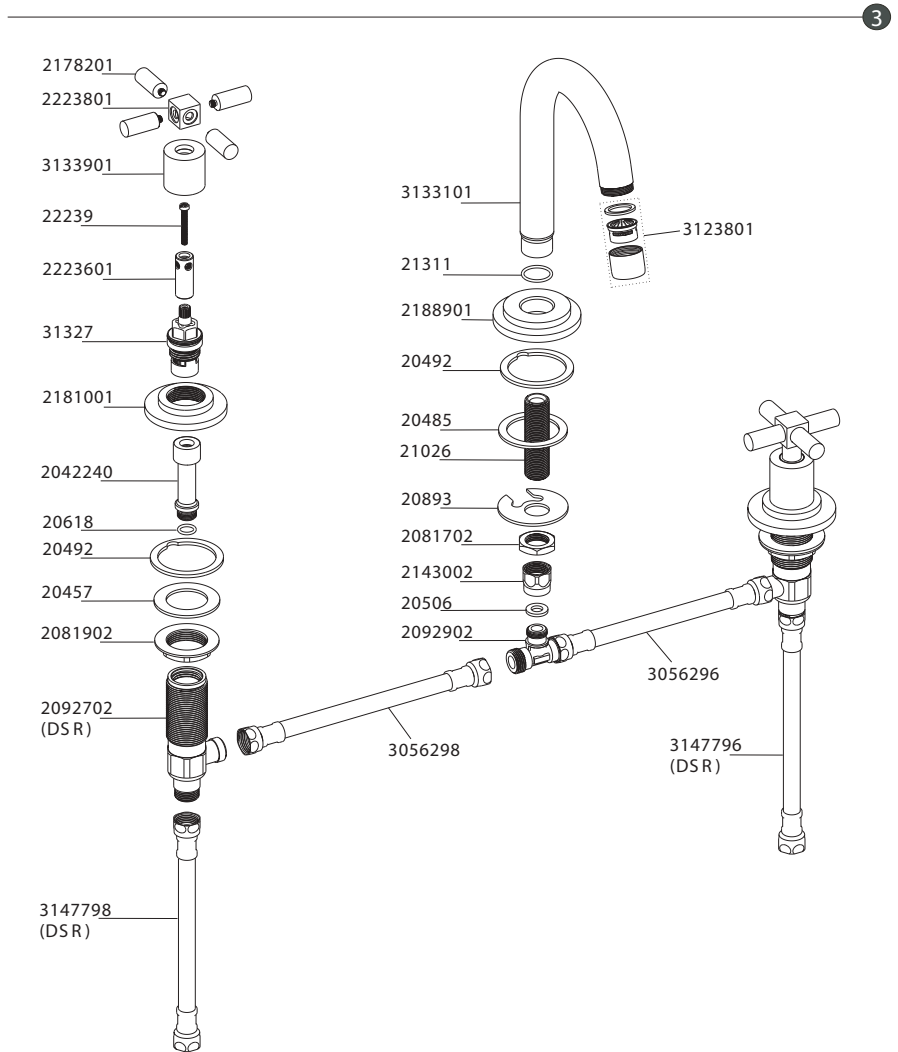

Juno

Description : JUNO Basin Set
 Code No : 40861DSR Chrome
 Cartridge : 1/2" Quarter Turn Ceramic Disc Cartridge
 Spout Outlet : M 22X1 Aerator
 Temperature : Max. 80°C
 Information : Luxury contours
 Soft closing, quiet performance

Part No	Part Name	Spare Part No
20457	Seal	
20485	Fastening Seal	
20492	Body Seal	
20506	Seal	
20618	O-Ring	
20893	Fastening Plate	
21026	Outlet Pipe Part	
21311	O-Ring	
22239	Screw / M4x30	
31327	Quarter Turn Cer. Disc Cartridge	
2042240	Flap Packing Nipple	
2081702	Nut / 3/8"	
2081902	Nut with Flange	

Part No	Part Name	Spare Part No
2092702	Sideway Body (DSR)	
2092902	Middle Body	
2143002	Sleeve Nut	
2178201	Handle Lever	
2181001	Handle Rosette	
2188901	Outlet Pipe Rosette	
2223601	Handle Shaft - Short	
2223801	Handle Cap	
3056296	Tube / L=400	
3056298	Tube / L=400	
3123801	Group Aerator / M 22X1	
3133101	Combined Outlet Pipe	
3133901	Group Adapter Part	

Part No	Part Name	Spare Part No
3147796	Tube / L=400 (DSR)	
3147798	Tube / L=400 (DSR)	

ARTEMA Sanitaryware, Tapware & Bathroom Accessories are imported and distributed by Arcorp Pty. Ltd.